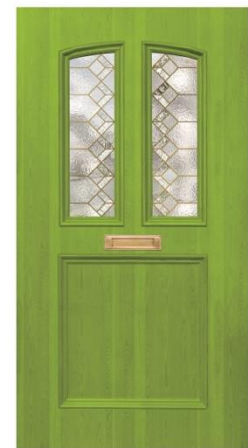

About Murals

Dementia Door Wrap – Frosted Glass – Wood Finish

Green Moss
PB1000-D50

Green Deep
PB1000-D52

Green Olive
PB1000-D51

Green Forest
PB1000-D59

Green Apple
PB1000-S37

Blue Spruce
PB1000-D56

Blue Denim
PB1000-D58

Blue Royal
PB1000-S33

Blue Ocean
PB1000-S36

Teal
PB1000-S34

About Murals

Red
PB1000-S32-1

Red Bordeaux
PB1000-D54

Coral
PB1000-S31